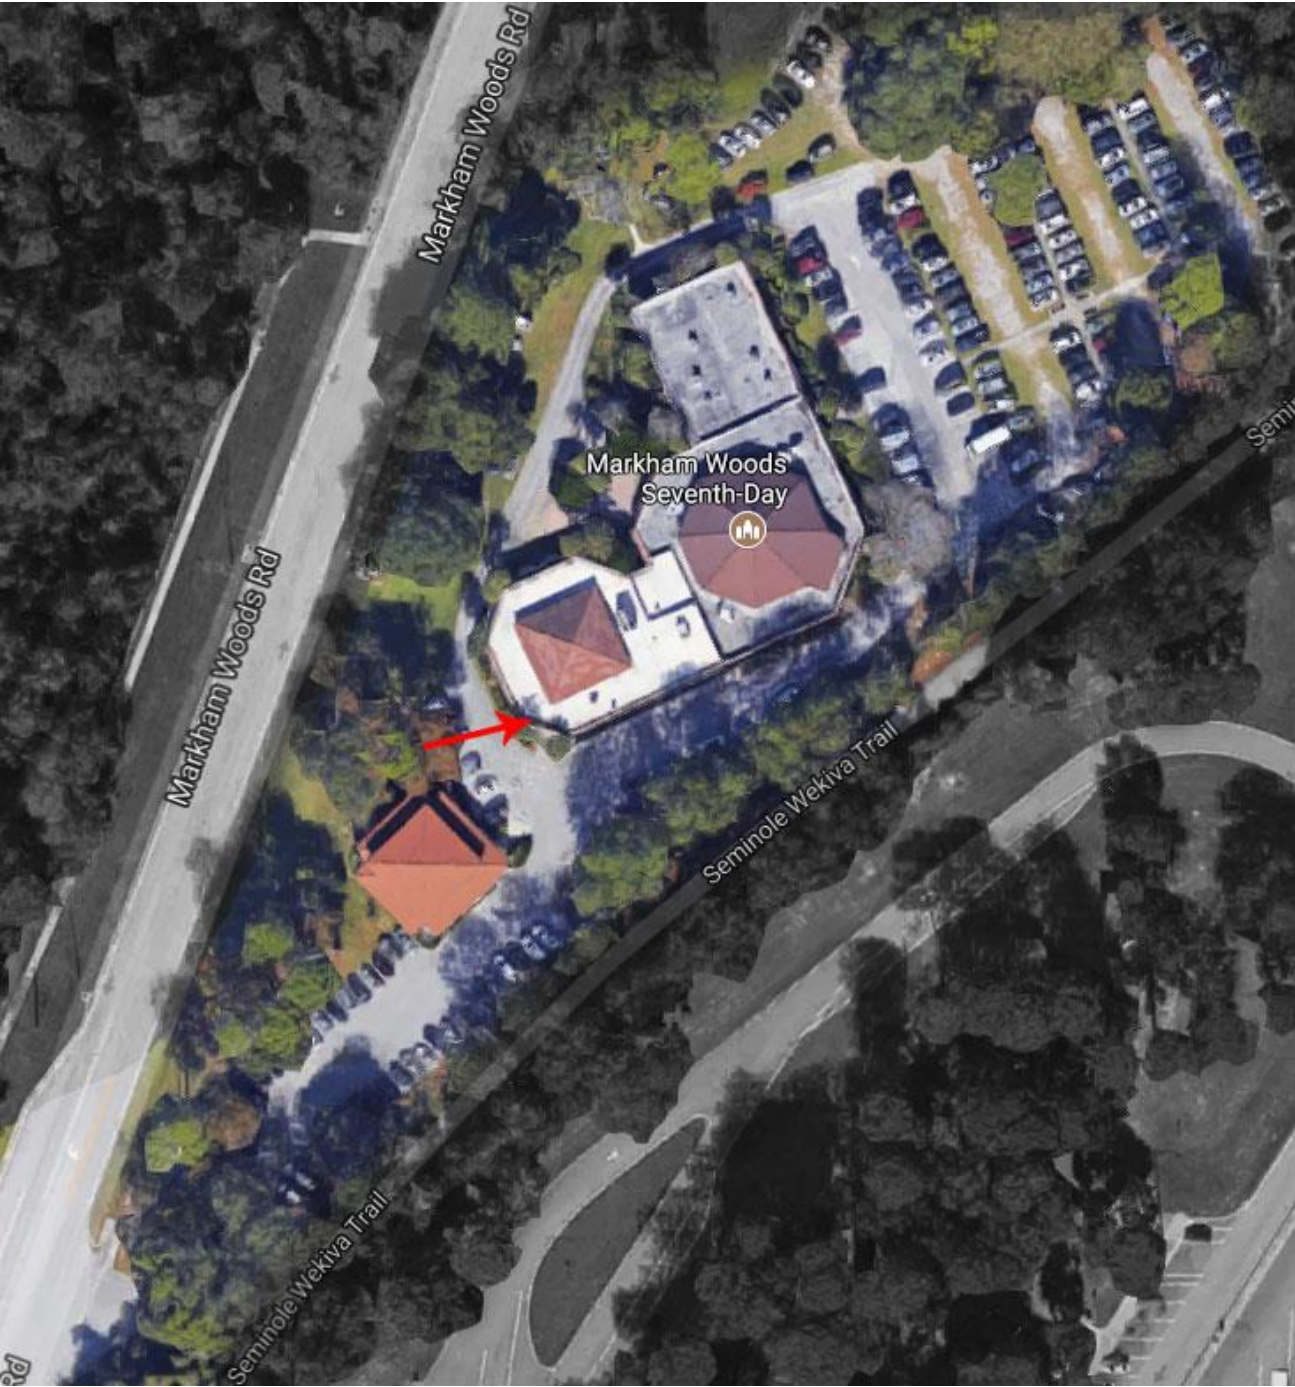

Location of first practice – Choir Only

Parking is free, first come first served.

505 Markham Woods Road
Longwood, FL 32779